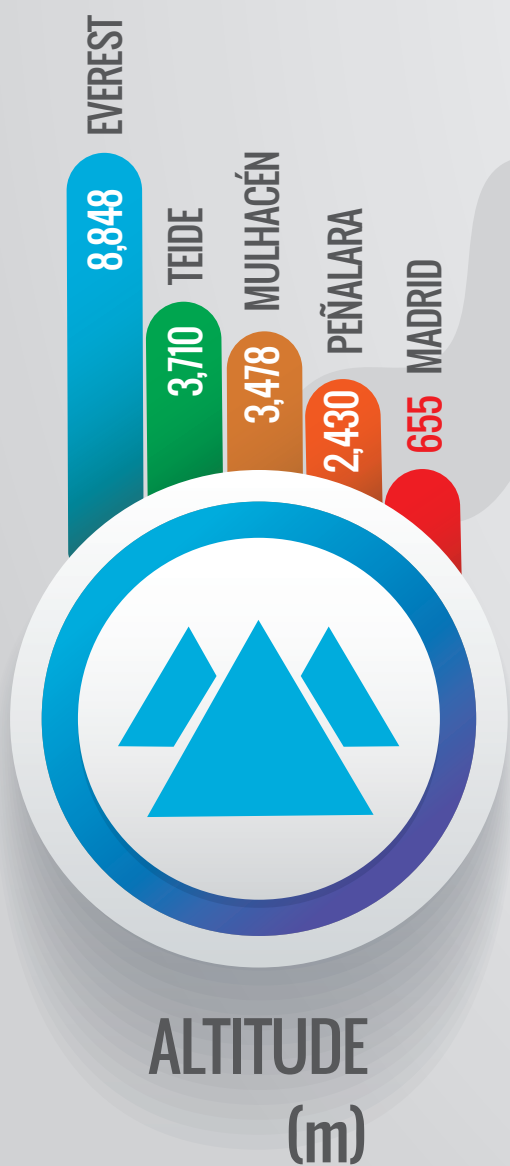

Region of Madrid

SOME BASIC FACTS TO KNOW ABOUT IT 2015

	Main country	Main residence
● Europe	Romania	Alcalá de Henares
● America	Ecuador	Madrid-Carabanchel
● Africa	Morocco	Parla
● Asia	China	Madrid-Usera