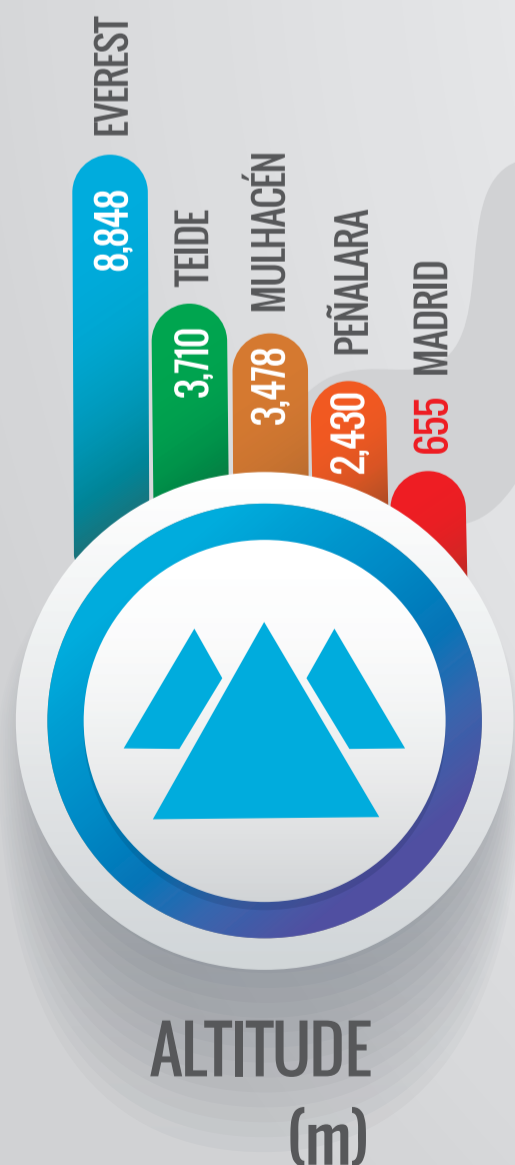

Region of Madrid

SOME BASIC FACTS TO KNOW ABOUT IT 2018

	Main country	Main residence
● Europe	Romania	Alcalá de Henares
● America	Ecuador	Madrid-Carabanchel
● Africa	Morocco	Parla
● Asia	China	Madrid-Usera